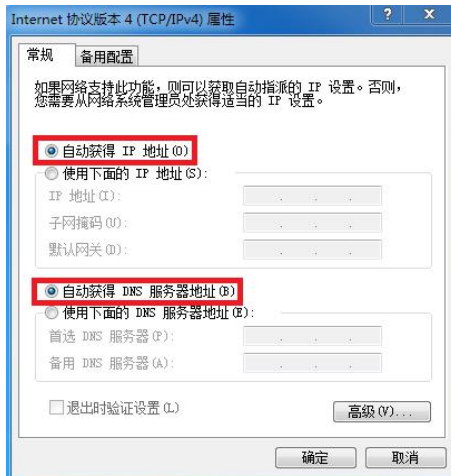

+ MORE

+|M'

认证日志

第1-10条，共36条数据

序号	账号	IP	MAC	错误信息	记录时间
5163421	test2016	172.20.254.15	b0:e2:35:d4:d9:d4	E2620: You are already online.	2017-11-30 16:26:36
5003510	test2016	172.20.17.235	6c:5c:14:4a:86:80	E2620: You are already online.	2017-11-29 10:18:22
5003507	test2016	172.20.17.235	6c:5c:14:4a:86:80	E2620: You are already online.	2017-11-29 10:18:26
5003504	test2016	172.20.17.235	6c:5c:14:4a:86:80	E2620: You are already online.	2017-11-29 10:18:29
5003501	test2016	172.20.17.235	6c:5c:14:4a:86:80	E2620: You are already online.	2017-11-29 10:18:31
5003383	test2016	172.20.17.235	6c:5c:14:4a:86:80	E2620: You are already online.	2017-11-29 10:16:45
5003375	test2016	172.20.17.235	6c:5c:14:4a:86:80	E2620: You are already online.	2017-11-29 10:16:54
5003351	test2016	172.20.17.235	6c:5c:14:4a:86:80	E2620: You are already online.	2017-11-29 10:15:23
5003113	test2016	172.20.17.235	6c:5c:14:4a:86:80	E2620: You are already online.	2017-11-29 10:15:46
4925939	test2016	172.20.66.66		E2553: Password is error.	2017-11-28 18:13:11