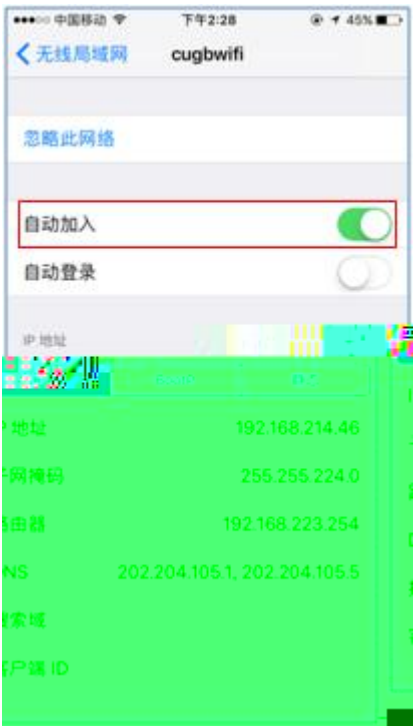

+ MORE

+|M'

认证日志

第1-10条，共36条数据

序号	账号	IP	MAC	错误信息	记录时间
5163421	test2016	172.20.254.15	b0:e2:35:d4:d9:d4	E2620: You are already online.	2017-11-30 16:26:36
5003510	test2016	172.20.17.235	6c:5c:14:4a:86:80	E2620: You are already online.	2017-11-29 10:18:22
5003507	test2016	172.20.17.235	6c:5c:14:4a:86:80	E2620: You are already online.	2017-11-29 10:18:26
5003504	test2016	172.20.17.235	6c:5c:14:4a:86:80	E2620: You are already online.	2017-11-29 10:18:29
5003501	test2016	172.20.17.235	6c:5c:14:4a:86:80	E2620: You are already online.	2017-11-29 10:18:31
5003383	test2016	172.20.17.235	6c:5c:14:4a:86:80	E2620: You are already online.	2017-11-29 10:16:45
5003375	test2016	172.20.17.235	6c:5c:14:4a:86:80	E2620: You are already online.	2017-11-29 10:16:54
5003351	test2016	172.20.17.235	6c:5c:14:4a:86:80	E2620: You are already online.	2017-11-29 10:15:23
5003113	test2016	172.20.17.235	6c:5c:14:4a:86:80	E2620: You are already online.	2017-11-29 10:15:46
4925939	test2016	172.20.66.66		E2553: Password is error.	2017-11-28 18:13:11